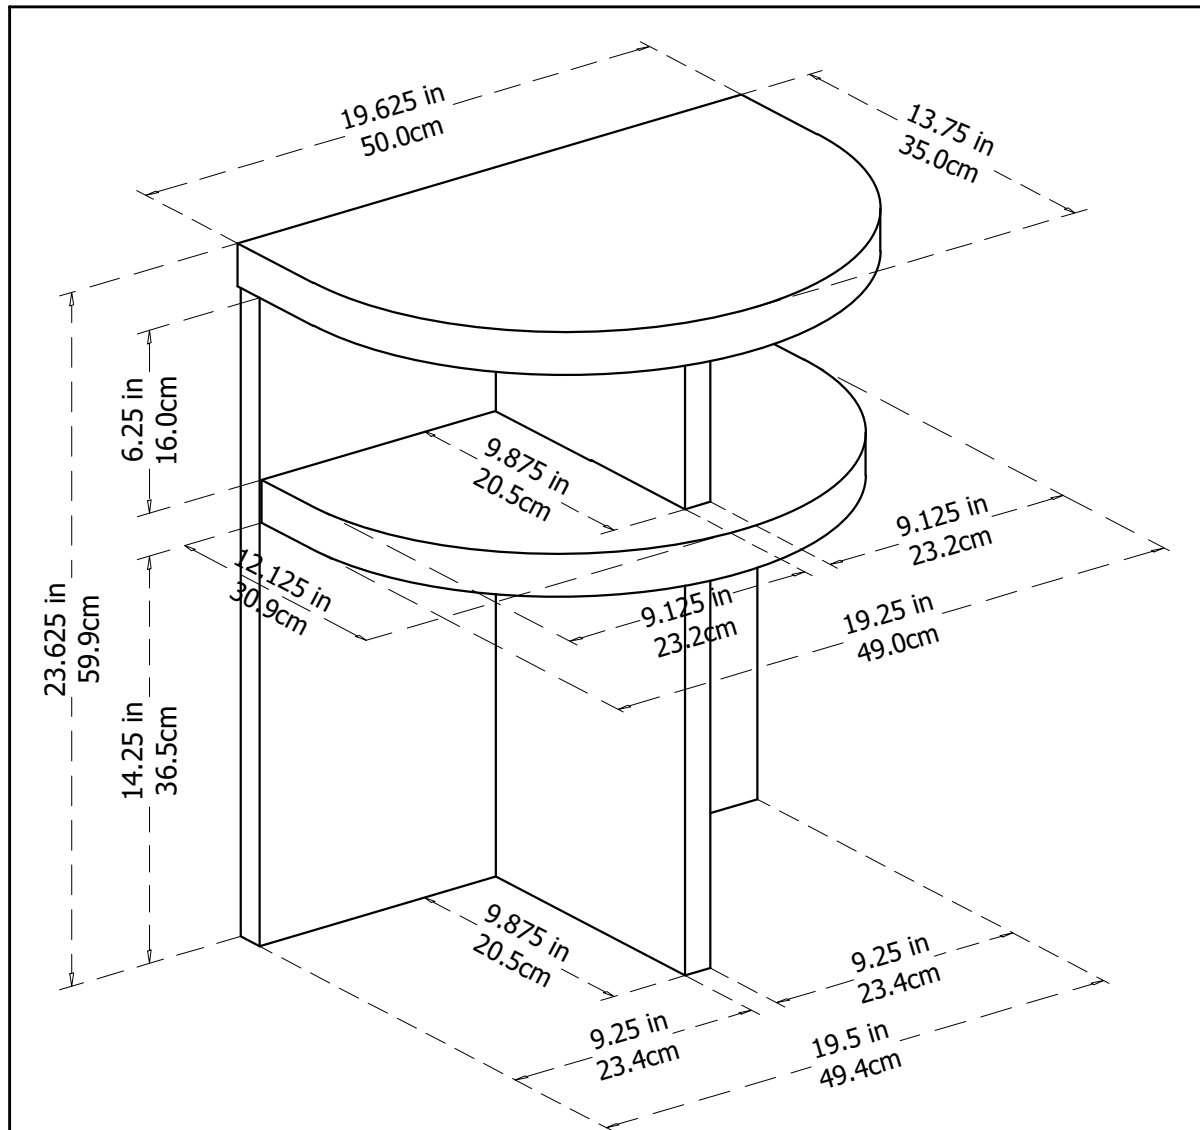

End Table, set of 2

Model Number: 2835920COM

Finish:

**Wood Breakdown:**

Solid Wood: 0%, PB: 95%, MDF: 5%

Total storage : 3.72 Cubic feet

**Overall Product Size:**

19.6"W x 13.7"D x 23.6"H

50.0cm W x 35.0cm D x 59.9cm H

Maximin Weight Capacities Unit

Net Weight 25.5 LBS (11.6kg)