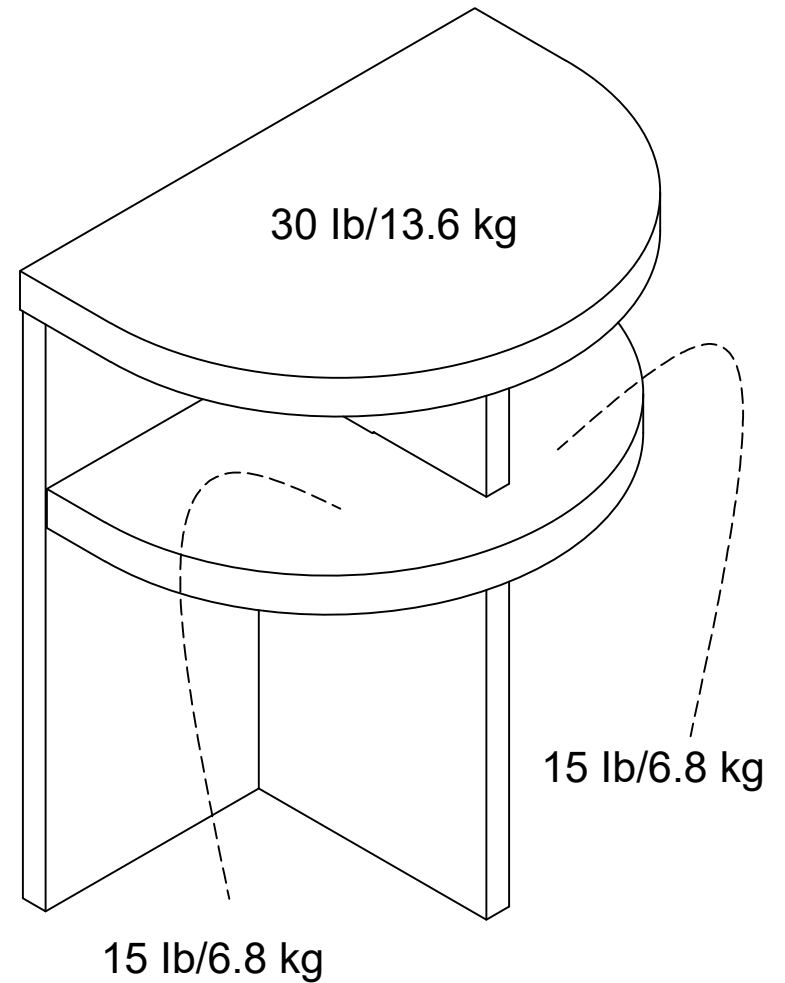

End Table, set of 2

Model Number: 2835920COM

Finish:

**Wood Breakdown:**

Solid Wood: 0%, PB: 95%, MDF: 5%

Total storage : 3.72 Cubic feet

**Overall Product Size:**

19.6"W x 13.7"D x 23.6"H

50.0cm W x 35.0cm D x 59.9cm H

Maximin Weight Capacities Unit

Net Weight 25.5 LBS (11.6kg)